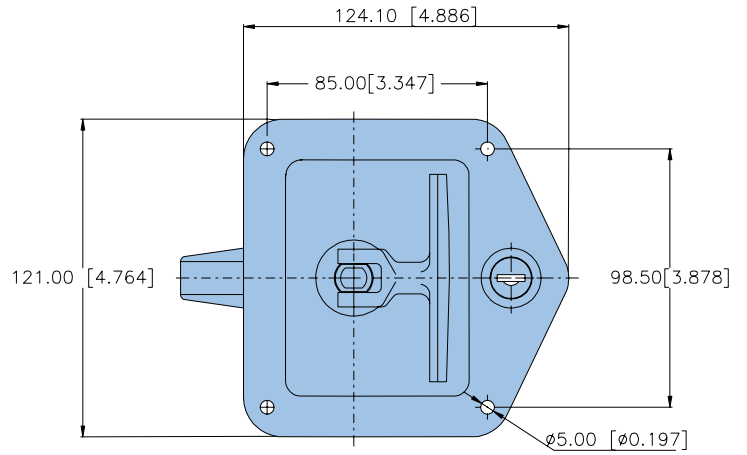

Paddle Locks

5110 Series

- Stainless steel body with iron lever.
- Mounting hole center to center 85x98.5mm.
- With lock.

5400 Series

- Stainless steel body with zinc alloy bolt.
- Mounting hole center to center 76x80mm.
- With lock.