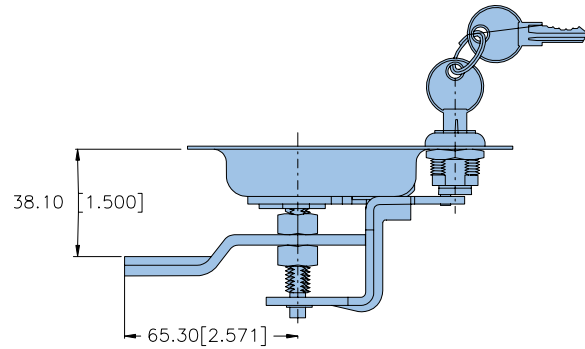

Paddle Locks

5110 Series

- Stainless steel body with iron lever.
- Mounting hole center to center 85x98.5mm.
- With lock.

5400 Series

- Stainless steel body with zinc alloy bolt.
- Mounting hole center to center 76x80mm.
- With lock.