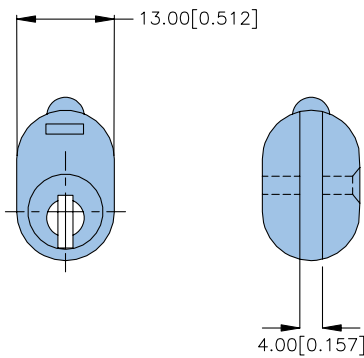

**D109 Series**

- [ Specifications ]
  - Zinc alloy die cast housing and cylinder.
  - Bright chrome plated standard.
  - 5 disc tumbler mechanism camlock.
  - Rotation angle 180°.
  - Round spring clip mounted.
  - Available for K/A or K/D 200 combinations.
- [ Accessories ]
  - 2 single bitted brass keys.
- [ Specific Use ]
  - File cabinet, steel cabinet doors.
- [ Options ]
  - Double bitted keys with plastic cover.
  - Key rotation angle.
  - Master key system.

**CS019 Series**

- [ Specifications ]
  - Zinc alloy die cast housing and cylinder.
  - Bright chrome plated standard.
  - 5 disc tumbler mechanism camlock.
  - Rotation angle 90°.
  - Hex nut mounted.
  - Available for K/A or K/D 200 combinations.
- [ Accessories ]
  - 2 single bitted keys with plastic cover.
- [ Specific Use ]
  - File cabinet, steel cabinet doors.
- [ Options ]
  - Brass bitted keys.
  - Key rotation angle.
  - Master key system.

**D107 Series**

- [Specifications]
  - Zinc alloy die cast body and cylinder.
  - Bright chrome plated standard.
  - 5 disc tumbler mechanism drawer lock.
  - Rotation angle 90 ° CW.
  - 1 wood screw mounted.
  - Available for K/A or K/D 200 combinations.
- [Accessories]
  - 2 double bitted keys with plastic head.
  - 1 mouting screw.
- [ Specific Use ]
  - Steel file cabinet or case.
- [ Options ]
  - Other finish.
  - 5 pin system.

**D105 Series**

- [Specifications]
  - Zinc alloy die cast body and cylinder.
  - Bright chrome plated standard.
  - 5 disc tumbler mechanism drawer lock.
  - Rotation angle 180 ° CW.
  - 2 wood screws mounted.
  - Available for K/A or K/D 200 combinations.
- [Accessories]
  - 2 double bitted keys with plastic head.
  - 1 rosette with nickel plated.
- [ Specific Use ]
  - Wood drawers, desk, box or case door.
- [ Options ]
  - Single bitted brass keys.
  - Other finish.
  - Master key system.