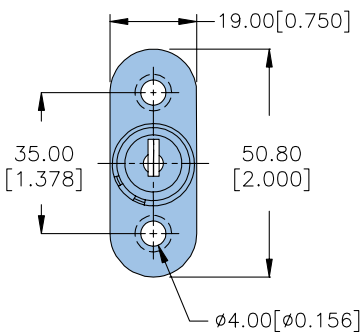

**D109 Series**

- [ Specifications ]
  - Zinc alloy die cast housing and cylinder.
  - Bright chrome plated standard.
  - 5 disc tumbler mechanism camlock.
  - Rotation angle 180°.
  - Round spring clip mounted.
  - Available for K/A or K/D 200 combinations.
- [ Accessories ]
  - 2 single bitted brass keys.
- [ Specific Use ]
  - File cabinet, steel cabinet doors.
- [ Options ]
  - Double bitted keys with plastic cover.
  - Key rotation angle.
  - Master key system.

**CS019 Series**

- [ Specifications ]
  - Zinc alloy die cast housing and cylinder.
  - Bright chrome plated standard.
  - 5 disc tumbler mechanism camlock.
  - Rotation angle 90°.
  - Hex nut mounted.
  - Available for K/A or K/D 200 combinations.
- [ Accessories ]
  - 2 single bitted keys with plastic cover.
- [ Specific Use ]
  - File cabinet, steel cabinet doors.
- [ Options ]
  - Brass bitted keys.
  - Key rotation angle.
  - Master key system.

**D107 Series**

- [Specifications]
  - Zinc alloy die cast body and cylinder.
  - Bright chrome plated standard.
  - 5 disc tumbler mechanism drawer lock.
  - Rotation angle 90 ° CW.
  - 1 wood screw mounted.
  - Available for K/A or K/D 200 combinations.
- [Accessories]
  - 2 double bitted keys with plastic head.
  - 1 mouting screw.
- [ Specific Use ]
  - Steel file cabinet or case.
- [ Options ]
  - Other finish.
  - 5 pin system.

**D105 Series**

- [Specifications]
  - Zinc alloy die cast body and cylinder.
  - Bright chrome plated standard.
  - 5 disc tumbler mechanism drawer lock.
  - Rotation angle 180 ° CW.
  - 2 wood screws mounted.
  - Available for K/A or K/D 200 combinations.
- [Accessories]
  - 2 double bitted keys with plastic head.
  - 1 rosette with nickel plated.
- [ Specific Use ]
  - Wood drawers, desk, box or case door.
- [ Options ]
  - Single bitted brass keys.
  - Other finish.
  - Master key system.