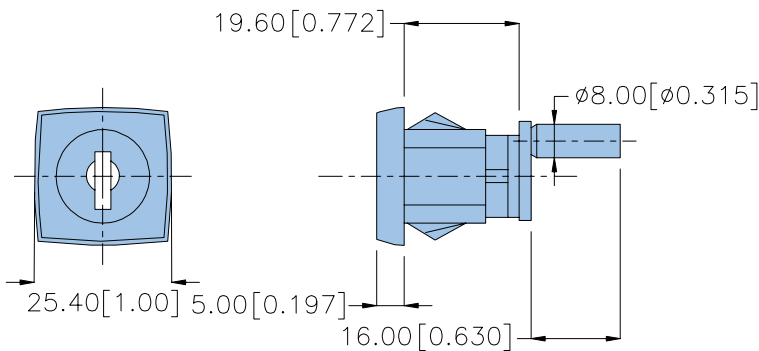

**D109 Series**

- [ Specifications ]
  - Zinc alloy die cast housing and cylinder.
  - Bright chrome plated standard.
  - 5 disc tumbler mechanism camlock.
  - Rotation angle 180°.
  - Round spring clip mounted.
  - Available for K/A or K/D 200 combinations.
- [ Accessories ]
  - 2 single bitted brass keys.
- [ Specific Use ]
  - File cabinet, steel cabinet doors.
- [ Options ]
  - Double bitted keys with plastic cover.
  - Key rotation angle.
  - Master key system.

**CS019 Series**

- [ Specifications ]
  - Zinc alloy die cast housing and cylinder.
  - Bright chrome plated standard.
  - 5 disc tumbler mechanism camlock.
  - Rotation angle 90°.
  - Hex nut mounted.
  - Available for K/A or K/D 200 combinations.
- [ Accessories ]
  - 2 single bitted keys with plastic cover.
- [ Specific Use ]
  - File cabinet, steel cabinet doors.
- [ Options ]
  - Brass bitted keys.
  - Key rotation angle.
  - Master key system.

**D107 Series**

- [Specifications]
  - Zinc alloy die cast body and cylinder.
  - Bright chrome plated standard.
  - 5 disc tumbler mechanism drawer lock.
  - Rotation angle 90 ° CW.
  - 1 wood screw mounted.
  - Available for K/A or K/D 200 combinations.
- [Accessories]
  - 2 double bitted keys with plastic head.
  - 1 mouting screw.
- [ Specific Use ]
  - Steel file cabinet or case.
- [ Options ]
  - Other finish.
  - 5 pin system.

**D105 Series**

- [Specifications]
  - Zinc alloy die cast body and cylinder.
  - Bright chrome plated standard.
  - 5 disc tumbler mechanism drawer lock.
  - Rotation angle 180 ° CW.
  - 2 wood screws mounted.
  - Available for K/A or K/D 200 combinations.
- [Accessories]
  - 2 double bitted keys with plastic head.
  - 1 rosette with nickel plated.
- [ Specific Use ]
  - Wood drawers, desk, box or case door.
- [ Options ]
  - Single bitted brass keys.
  - Other finish.
  - Master key system.