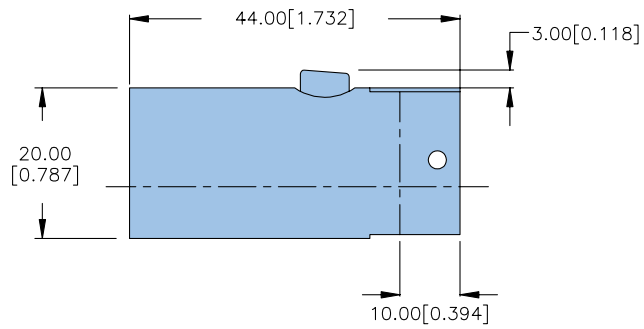

**D109 Series**

- [ Specifications ]
  - Zinc alloy die cast housing and cylinder.
  - Bright chrome plated standard.
  - 5 disc tumbler mechanism camlock.
  - Rotation angle 180°.
  - Round spring clip mounted.
  - Available for K/A or K/D 200 combinations.
- [ Accessories ]
  - 2 single bitted brass keys.
- [ Specific Use ]
  - File cabinet, steel cabinet doors.
- [ Options ]
  - Double bitted keys with plastic cover.
  - Key rotation angle.
  - Master key system.

**CS019 Series**

- [ Specifications ]
  - Zinc alloy die cast housing and cylinder.
  - Bright chrome plated standard.
  - 5 disc tumbler mechanism camlock.
  - Rotation angle 90°.
  - Hex nut mounted.
  - Available for K/A or K/D 200 combinations.
- [ Accessories ]
  - 2 single bitted keys with plastic cover.
- [ Specific Use ]
  - File cabinet, steel cabinet doors.
- [ Options ]
  - Brass bitted keys.
  - Key rotation angle.
  - Master key system.

**D107 Series**

- [Specifications]
  - Zinc alloy die cast body and cylinder.
  - Bright chrome plated standard.
  - 5 disc tumbler mechanism drawer lock.
  - Rotation angle 90 ° CW.
  - 1 wood screw mounted.
  - Available for K/A or K/D 200 combinations.
- [Accessories]
  - 2 double bitted keys with plastic head.
  - 1 mouting screw.
- [ Specific Use ]
  - Steel file cabinet or case.
- [ Options ]
  - Other finish.
  - 5 pin system.

**D105 Series**

- [Specifications]
  - Zinc alloy die cast body and cylinder.
  - Bright chrome plated standard.
  - 5 disc tumbler mechanism drawer lock.
  - Rotation angle 180 ° CW.
  - 2 wood screws mounted.
  - Available for K/A or K/D 200 combinations.
- [Accessories]
  - 2 double bitted keys with plastic head.
  - 1 rosette with nickel plated.
- [ Specific Use ]
  - Wood drawers, desk, box or case door.
- [ Options ]
  - Single bitted brass keys.
  - Other finish.
  - Master key system.