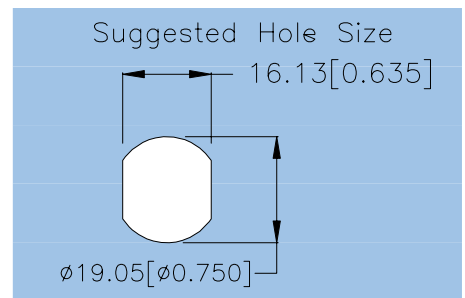

**D109 Series**

- [ Specifications ]
  - Zinc alloy die cast housing and cylinder.
  - Bright chrome plated standard.
  - 5 disc tumbler mechanism camlock.
  - Rotation angle 180°.
  - Round spring clip mounted.
  - Available for K/A or K/D 200 combinations.
- [ Accessories ]
  - 2 single bitted brass keys.
- [ Specific Use ]
  - File cabinet, steel cabinet doors.
- [ Options ]
  - Double bitted keys with plastic cover.
  - Key rotation angle.
  - Master key system.

**CS019 Series**

- [ Specifications ]
  - Zinc alloy die cast housing and cylinder.
  - Bright chrome plated standard.
  - 5 disc tumbler mechanism camlock.
  - Rotation angle 90°.
  - Hex nut mounted.
  - Available for K/A or K/D 200 combinations.
- [ Accessories ]
  - 2 single bitted keys with plastic cover.
- [ Specific Use ]
  - File cabinet, steel cabinet doors.
- [ Options ]
  - Brass bitted keys.
  - Key rotation angle.
  - Master key system.

**D107 Series**

- [Specifications]
  - Zinc alloy die cast body and cylinder.
  - Bright chrome plated standard.
  - 5 disc tumbler mechanism drawer lock.
  - Rotation angle 90 ° CW.
  - 1 wood screw mounted.
  - Available for K/A or K/D 200 combinations.
- [Accessories]
  - 2 double bitted keys with plastic head.
  - 1 mouting screw.
- [ Specific Use ]
  - Steel file cabinet or case.
- [ Options ]
  - Other finish.
  - 5 pin system.

Item No.	Length
D10522	22mm