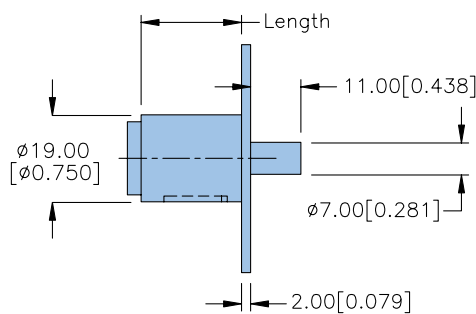

**D109 Series**

- [ Specifications ]
  - Zinc alloy die cast housing and cylinder.
  - Bright chrome plated standard.
  - 5 disc tumbler mechanism camlock.
  - Rotation angle 180°.
  - Round spring clip mounted.
  - Available for K/A or K/D 200 combinations.
- [ Accessories ]
  - 2 single bitted brass keys.
- [ Specific Use ]
  - File cabinet, steel cabinet doors.
- [ Options ]
  - Double bitted keys with plastic cover.
  - Key rotation angle.
  - Master key system.

**CS019 Series**

- [ Specifications ]
  - Zinc alloy die cast housing and cylinder.
  - Bright chrome plated standard.
  - 5 disc tumbler mechanism camlock.
  - Rotation angle 90°.
  - Hex nut mounted.
  - Available for K/A or K/D 200 combinations.
- [ Accessories ]
  - 2 single bitted keys with plastic cover.
- [ Specific Use ]
  - File cabinet, steel cabinet doors.
- [ Options ]
  - Brass bitted keys.
  - Key rotation angle.
  - Master key system.

**D107 Series**

- [Specifications]
  - Zinc alloy die cast body and cylinder.
  - Bright chrome plated standard.
  - 5 disc tumbler mechanism drawer lock.
  - Rotation angle 90 ° CW.
  - 1 wood screw mounted.
  - Available for K/A or K/D 200 combinations.
- [Accessories]
  - 2 double bitted keys with plastic head.
  - 1 mouting screw.
- [ Specific Use ]
  - Steel file cabinet or case.
- [ Options ]
  - Other finish.
  - 5 pin system.

**D105 Series**

- [Specifications]
  - Zinc alloy die cast body and cylinder.
  - Bright chrome plated standard.
  - 5 disc tumbler mechanism drawer lock.
  - Rotation angle 180 ° CW.
  - 2 wood screws mounted.
  - Available for K/A or K/D 200 combinations.
- [Accessories]
  - 2 double bitted keys with plastic head.
  - 1 rosette with nickel plated.
- [ Specific Use ]
  - Wood drawers, desk, box or case door.
- [ Options ]
  - Single bitted brass keys.
  - Other finish.
  - Master key system.