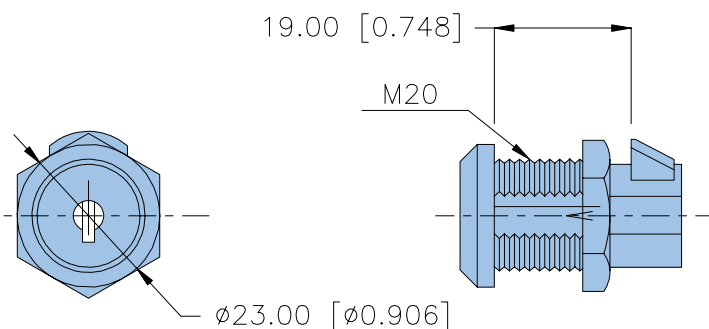

**D109 Series**

- [ Specifications ]
  - Zinc alloy die cast housing and cylinder.
  - Bright chrome plated standard.
  - 5 disc tumbler mechanism camlock.
  - Rotation angle 180°.
  - Round spring clip mounted.
  - Available for K/A or K/D 200 combinations.
- [ Accessories ]
  - 2 single bitted brass keys.
- [ Specific Use ]
  - File cabinet, steel cabinet doors.
- [ Options ]
  - Double bitted keys with plastic cover.
  - Key rotation angle.
  - Master key system.

**CS019 Series**

- [ Specifications ]
  - Zinc alloy die cast housing and cylinder.
  - Bright chrome plated standard.
  - 5 disc tumbler mechanism camlock.
  - Rotation angle 90°.
  - Hex nut mounted.
  - Available for K/A or K/D 200 combinations.
- [ Accessories ]
  - 2 single bitted keys with plastic cover.
- [ Specific Use ]
  - File cabinet, steel cabinet doors.
- [ Options ]
  - Brass bitted keys.
  - Key rotation angle.
  - Master key system.

**D107 Series**

- [Specifications]
  - Zinc alloy die cast body and cylinder.
  - Bright chrome plated standard.
  - 5 disc tumbler mechanism drawer lock.
  - Rotation angle 90 ° CW.
  - 1 wood screw mounted.
  - Available for K/A or K/D 200 combinations.
- [Accessories]
  - 2 double bitted keys with plastic head.
  - 1 mouting screw.
- [ Specific Use ]
  - Steel file cabinet or case.
- [ Options ]
  - Other finish.
  - 5 pin system.

**D105 Series**

- [Specifications]
  - Zinc alloy die cast body and cylinder.
  - Bright chrome plated standard.
  - 5 disc tumbler mechanism drawer lock.
  - Rotation angle 180 ° CW.
  - 2 wood screws mounted.
  - Available for K/A or K/D 200 combinations.
- [Accessories]
  - 2 double bitted keys with plastic head.
  - 1 rosette with nickel plated.
- [ Specific Use ]
  - Wood drawers, desk, box or case door.
- [ Options ]
  - Single bitted brass keys.
  - Other finish.
  - Master key system.