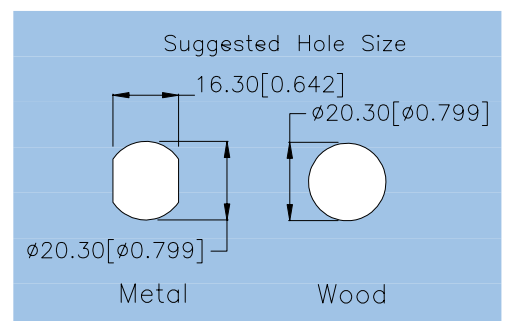

**D109 Series**

- [ Specifications ]
  - Zinc alloy die cast housing and cylinder.
  - Bright chrome plated standard.
  - 5 disc tumbler mechanism camlock.
  - Rotation angle 180°.
  - Round spring clip mounted.
  - Available for K/A or K/D 200 combinations.
- [ Accessories ]
  - 2 single bitted brass keys.
- [ Specific Use ]
  - File cabinet, steel cabinet doors.
- [ Options ]
  - Double bitted keys with plastic cover.
  - Key rotation angle.
  - Master key system.

**CS019 Series**

- [ Specifications ]
  - Zinc alloy die cast housing and cylinder.
  - Bright chrome plated standard.
  - 5 disc tumbler mechanism camlock.
  - Rotation angle 90°.
  - Hex nut mounted.
  - Available for K/A or K/D 200 combinations.
- [ Accessories ]
  - 2 single bitted keys with plastic cover.
- [ Specific Use ]
  - File cabinet, steel cabinet doors.
- [ Options ]
  - Brass bitted keys.
  - Key rotation angle.
  - Master key system.

**D107 Series**

- [Specifications]
  - Zinc alloy die cast body and cylinder.
  - Bright chrome plated standard.
  - 5 disc tumbler mechanism drawer lock.
  - Rotation angle 90 ° CW.
  - 1 wood screw mounted.
  - Available for K/A or K/D 200 combinations.
- [Accessories]
  - 2 double bitted keys with plastic head.
  - 1 mouting screw.
- [ Specific Use ]
  - Steel file cabinet or case.
- [ Options ]
  - Other finish.
  - 5 pin system.

**D105 Series**

- [Specifications]
  - Zinc alloy die cast body and cylinder.
  - Bright chrome plated standard.
  - 5 disc tumbler mechanism drawer lock.
  - Rotation angle 180 ° CW.
  - 2 wood screws mounted.
  - Available for K/A or K/D 200 combinations.
- [Accessories]
  - 2 double bitted keys with plastic head.
  - 1 rosette with nickel plated.
- [ Specific Use ]
  - Wood drawers, desk, box or case door.
- [ Options ]
  - Single bitted brass keys.
  - Other finish.
  - Master key system.